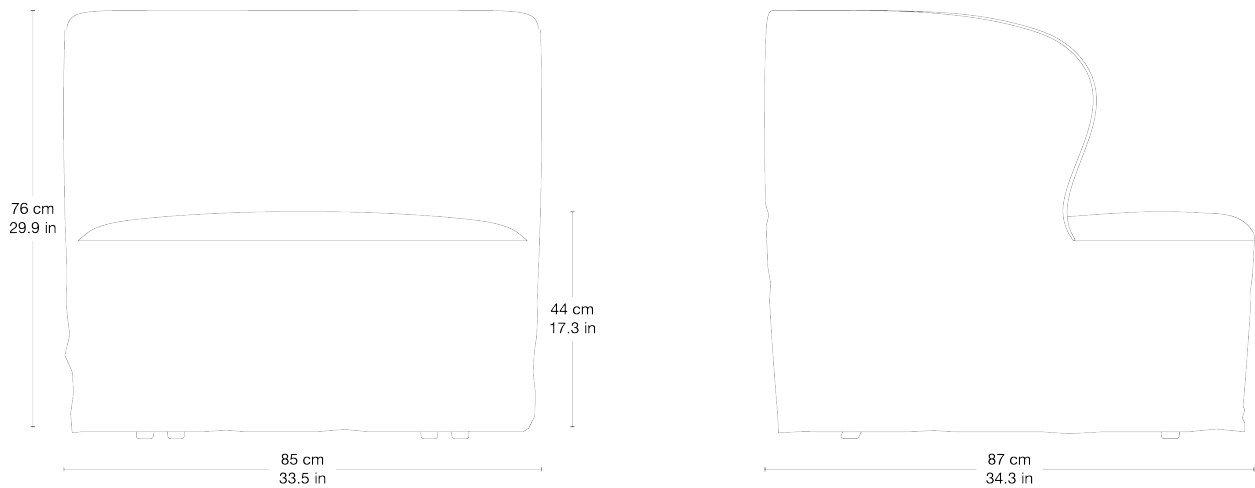

## Dimensions

WIDTH	85 cm / 33,46 in
DEPTH	87 cm / 34,3 in
HEIGHT	76 cm / 29,92 in
SEAT WIDTH	62 cm / 24,40 in
SEAT DEPTH	54 cm / 21,25 in
SEAT HEIGHT	41 cm / 16,14 in
LEG HEIGHT	14 cm / 5,51 in

---

## Weight

TOTAL WEIGHT	38 kg / 83,77 lbs
--------------	-------------------

---

## Upholstery Consumption

FABRIC X 140 CM FABRIC WIDTH / X 55 IN FABRIC WIDTH

FABRIC CONSUMPTION	3.50 m / 137.8 in
--------------------	-------------------

## Packaging

NUMBER OF PARCELS	1
PACKAGING LENGTH	88 cm / 34,64 in
PACKAGING WIDTH	88 cm / 34,64 in
PACKAGING HEIGHT	78 cm / 30,70 in
PACKAGING WEIGHT	2 kg / 4,40 lbs
GROSS WEIGHT	40 kg / 88,18 lbs

---