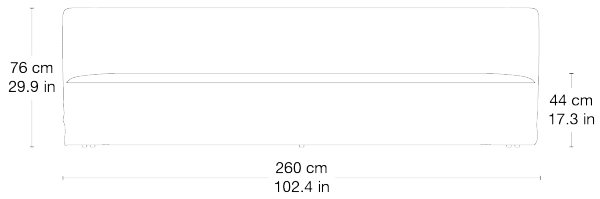

### Materials & Finishes

BASE FINISH

Oak Lacquered

MATERIALS

Black painted MDF, wood, foam, wadding, fabric or leather upholstery and feathers.

---

Dimensions

WIDTH	260 cm / 102,36 in
DEPTH	70 cm / 27,55 in
HEIGHT	76 cm / 29,92 in
SEAT WIDTH	233 cm / 91,73 in
SEAT DEPTH	53 cm / 20,86 in
SEAT HEIGHT	41 cm / 16,14 in
LEG HEIGHT	14 cm / 5,51 in

---

Weight

TOTAL WEIGHT	125 kg / 275.62 lbs
--------------	---------------------

---

Upholstery Consumption

FABRIC X 140 CM FABRIC WIDTH / X 55 IN FABRIC WIDTH

FABRIC CONSUMPTION	8.70 m / 342.5 in
--------------------	-------------------

## Packaging

NUMBER OF PARCELS	1
PACKAGING LENGTH	263 cm / 103,54 in
PACKAGING WIDTH	73 cm / 28,74 in
PACKAGING HEIGHT	78 cm / 30,70 in
PACKAGING WEIGHT	3 kg / 11,02 lbs
GROSS WEIGHT	128 kg / 288 lbs

---