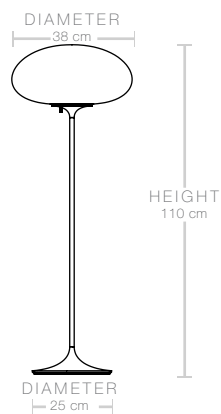

Packaging - Base

NUMBER OF PARCELS

1

PACKAGING LENGTH

102 cm

PACKAGING WIDTH

32 cm

PACKAGING HEIGHT

29 cm

PACKAGING WEIGHT

2.5 kg

GROSS WEIGHT

8.8 kg