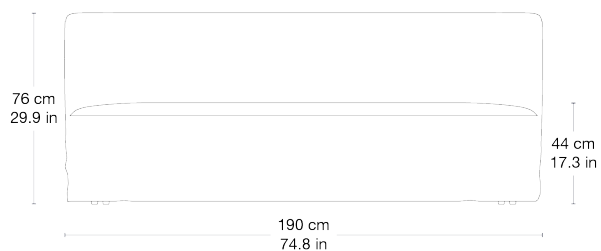

## Dimensions

WIDTH	190 cm / 74,80 in
DEPTH	72 cm / 28.3 in
HEIGHT	76 cm / 29,92 in
SEAT WIDTH	163 cm / 64,17 in
SEAT DEPTH	53 cm / 20,86 in
SEAT HEIGHT	41 cm / 16,14 in
LEG HEIGHT	14 cm / 5,51 in

## Upholstery Consumption

FABRIC X 140 CM FABRIC WIDTH / X 55 IN FABRIC WIDTH

FABRIC CONSUMPTION 500 cm / 196,85 in

## Packaging

NUMBER OF PARCELS	1
PACKAGING LENGTH	193 cm / 75,98 in
PACKAGING WIDTH	73 cm / 28,74 in
PACKAGING HEIGHT	78 cm / 30,70 in
PACKAGING WEIGHT	5 kg / 11,02 lbs
GROSS WEIGHT	105 kg / 231,48 lbs