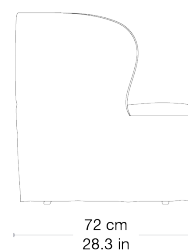

## Dimensions

WIDTH	190 cm / 74,80 in
DEPTH	72 cm / 28.3 in
HEIGHT	76 cm / 29,92 in
SEAT WIDTH	163 cm / 64,17 in
SEAT DEPTH	53 cm / 20,86 in
SEAT HEIGHT	41 cm / 16,14 in
LEG HEIGHT	14 cm / 5,51 in

## Upholstery Consumption

FABRIC X 140 CM FABRIC WIDTH / X 55 IN FABRIC WIDTH

FABRIC CONSUMPTION 500 cm / 196,85 in

## Packaging

NUMBER OF PARCELS	1
PACKAGING LENGTH	193 cm / 75,98 in
PACKAGING WIDTH	73 cm / 28,74 in
PACKAGING HEIGHT	78 cm / 30,70 in
PACKAGING WEIGHT	5 kg / 11,02 lbs
GROSS WEIGHT	105 kg / 231,48 lbs