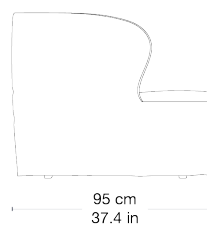

Materials & Finishes

BASE FINISH

Oak Lacquered

MATERIALS

Black painted MDF, wood, foam, wadding, fabric or leather upholstery and feathers.

Dimensions

WIDTH	220 cm / 86,61 in
DEPTH	95 cm / 37.40 in
HEIGHT	76 cm / 29,92 in
SEAT WIDTH	193 cm / 75,98 in
SEAT DEPTH	61 cm / 24.01 in
SEAT HEIGHT	41 cm / 16,14 in
LEG HEIGHT	14 cm / 5,51 in

Weight

TOTAL WEIGHT	117 kg / 257.98 lbs
--------------	---------------------

Upholstery Consumption

FABRIC X 140 CM FABRIC WIDTH / X 55 IN FABRIC WIDTH

FABRIC CONSUMPTION	9.70 m / 381.9 in
--------------------	-------------------

Packaging

NUMBER OF PARCELS	1
PACKAGING LENGTH	223 cm / 87.79 in
PACKAGING WIDTH	113 cm / 44,48 in
PACKAGING HEIGHT	78 cm / 30,70 in
PACKAGING WEIGHT	4 kg / 8.82 lbs
GROSS WEIGHT	124 kg / 273.42 lbs

Test & Certifications