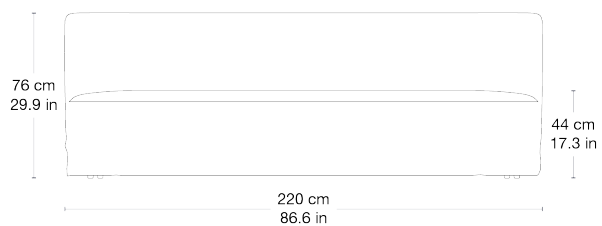

Materials & Finishes

BASE FINISH

Oak Lacquered

MATERIALS

Black painted MDF, wood, foam, wadding, fabric or leather upholstery and feathers.

Dimensions

WIDTH	220 cm / 86,61 in
DEPTH	95 cm / 37.40 in
HEIGHT	76 cm / 29,92 in
SEAT WIDTH	193 cm / 75,98 in
SEAT DEPTH	61 cm / 24.01 in
SEAT HEIGHT	41 cm / 16,14 in
LEG HEIGHT	14 cm / 5,51 in

Weight

TOTAL WEIGHT	117 kg / 257.98 lbs
--------------	---------------------

Upholstery Consumption

FABRIC X 140 CM FABRIC WIDTH / X 55 IN FABRIC WIDTH

FABRIC CONSUMPTION	9.70 m / 381.9 in
--------------------	-------------------

Packaging

NUMBER OF PARCELS	1
PACKAGING LENGTH	223 cm / 87.79 in
PACKAGING WIDTH	113 cm / 44,48 in
PACKAGING HEIGHT	78 cm / 30,70 in
PACKAGING WEIGHT	4 kg / 8.82 lbs
GROSS WEIGHT	124 kg / 273.42 lbs

Test & Certifications