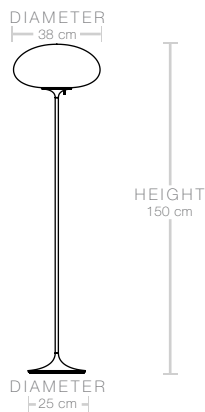

## Dimensions & Weight

LAMP HEIGHT

150 cm

LAMP STAND

Ø25 cm

SHADE DIAMETER

Ø38 cm

SHADE HEIGHT

20 cm

CORD LENGTH

220 cm

TOTAL WEIGHT

8.2 kg

---

## Packaging - Base

NUMBER OF PARCELS

1

PACKAGING LENGTH

142 cm

PACKAGING WIDTH

32 cm

PACKAGING HEIGHT

## Packaging - Shade

NUMBER OF PARCELS	1
PACKAGING LENGTH	45 cm
PACKAGING WIDTH	27 cm
PACKAGING HEIGHT	45 cm
PACKAGING WEIGHT	0.9 kg
GROSS WEIGHT	2.5 kg

---