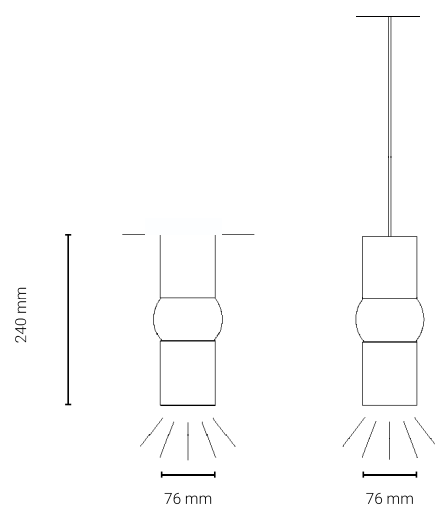

Lightbone Ceiling/Pendant Small

FÄRG & BLANCHE

The name Bone refers to the specific connection made by the spherical glass itself, connecting the wood parts together.

The lamp can be easily used as a single piece above a café table for example but also as a group in a cluster of many and different sizes as pendant and/or ceiling.

PRODUCT	Lightbone Ceiling & Pendant Small
SIZE	240 mm (H), 95 mm (D), 76 mm (D)
MOUNTING	Ceiling or Pendant
PRODUCT CODE	FBLI30XX.S
FITTING	Decorativ and downlight LED
WATT	Max 3 W + 10 W LED
BEAM ANGLE SPOT	Medium and Wide for downlight
LIGHT SOURCE	LED
ENVIRONMENT	Indoor
FINISH	Lins seedoil
COLOR	Black, blue and natural white oak
VOLTAGE	220-240v, 50Hz
CORD LENGTH	300 cm
MATERIAL	Solid oak wood
DESCRIPTION	Pendant and Ceiling lamp made of solid oak wood, inspiration from a trip to Japan and their bamboo forests. Each peace is unique and color differens may appear due to wooden is a living material.

95 mm include glas