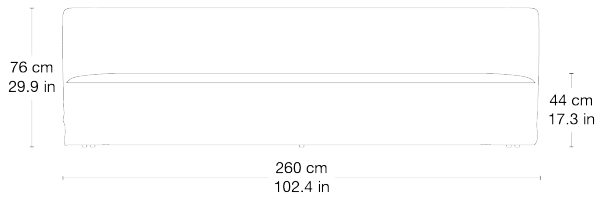

Materials & Finishes

BASE FINISH

Oak Lacquered

MATERIALS

Black painted MDF, wood, foam, wadding, fabric or leather upholstery and feathers.

Dimensions

WIDTH	260 cm / 102,35 in
DEPTH	95 cm / 37,40 in
HEIGHT	76 cm / 29,92 in
SEAT WIDTH	193 cm / 75,98 in
SEAT DEPTH	61 cm / 24,01 in
SEAT HEIGHT	41 cm / 16,14 in
LEG HEIGHT	14 cm / 5,51 in

Weight

TOTAL WEIGHT	125 kg / 275.62 lbs
--------------	---------------------

Upholstery Consumption

FABRIC X 140 CM FABRIC WIDTH / X 55 IN FABRIC WIDTH

FABRIC CONSUMPTION	9.00 m / 354.3 in
--------------------	-------------------

Packaging

NUMBER OF PARCELS	1
PACKAGING LENGTH	263 cm / 103.54 in
PACKAGING WIDTH	98 cm / 38.58 in
PACKAGING HEIGHT	78 cm / 30,70 in
PACKAGING WEIGHT	3 kg / 6.61 lbs
GROSS WEIGHT	128 kg / 282.24 lbs

Test & Certifications