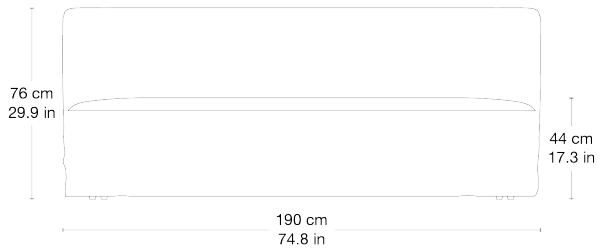


Stay Slipcover Sofa - Fully Upholstered, 190x95

Designed by Space Copenhagen - 2026

ITEM NUMBER

62558

DESCRIPTION

Designed by Space Copenhagen, the Stay Slipcover introduces a softer interpretation of the Stay Collection's enveloping form. Conceived as part of the collection's original thinking, it allows the silhouette to shift in character while preserving its defining sense of comfort and enclosure. Crafted from stonewashed linen, the slipcover brings depth, tactility, and subtle variations to the surface. Its natural softness and understated palette reinforce Stay's identity as a calm, grounding presence across home and hospitality settings - balancing refinement and informality in another way to stay.

Materials & Finishes

BASE FINISH

Oak Lacquered

Dimensions

WIDTH	190 cm / 74,80 in
DEPTH	95 cm / 37,40 in
HEIGHT	76 cm / 29,92 in
SEAT WIDTH	163 cm / 64,17 in
SEAT DEPTH	61 cm / 24,01 in
SEAT HEIGHT	41 cm / 16,14 in
LEG HEIGHT	14 cm / 5,51 in

Weight

TOTAL WEIGHT	80 kg / 176.4 lbs
--------------	-------------------

Upholstery Consumption

FABRIC X 140 CM FABRIC WIDTH / X 55 IN FABRIC WIDTH

FABRIC CONSUMPTION	8.30 m / 326.8 in
--------------------	-------------------

Packaging

NUMBER OF PARCELS	1
PACKAGING LENGTH	193 cm / 75.98 in
PACKAGING WIDTH	98 cm / 38.58 in
PACKAGING HEIGHT	78 cm / 30,70 in
PACKAGING WEIGHT	4 kg / 6.61 lbs
GROSS WEIGHT	84 kg / 185.22 lbs

Test & Certifications