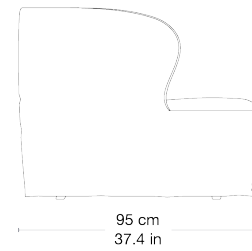


Stay Slipcover Sofa - Fully Upholstered, 190x95

Designed by Space Copenhagen - 2026

ITEM NUMBER

62558

DESCRIPTION

Designed by Space Copenhagen, the Stay Slipcover introduces a softer interpretation of the Stay Collection's enveloping form. Conceived as part of the collection's original thinking, it allows the silhouette to shift in character while preserving its defining sense of comfort and enclosure. Crafted from stonewashed linen, the slipcover brings depth, tactility, and subtle variations to the surface. Its natural softness and understated palette reinforce Stay's identity as a calm, grounding presence across home and hospitality settings - balancing refinement and informality in another way to stay.

Materials & Finishes

BASE FINISH

Oak Lacquered

Dimensions

WIDTH	190 cm / 74,80 in
DEPTH	95 cm / 37,40 in
HEIGHT	76 cm / 29,92 in
SEAT WIDTH	163 cm / 64,17 in
SEAT DEPTH	61 cm / 24,01 in
SEAT HEIGHT	41 cm / 16,14 in
LEG HEIGHT	14 cm / 5,51 in

Weight

TOTAL WEIGHT	80 kg / 176.4 lbs
--------------	-------------------

Upholstery Consumption

FABRIC X 140 CM FABRIC WIDTH / X 55 IN FABRIC WIDTH

FABRIC CONSUMPTION	8.30 m / 326.8 in
--------------------	-------------------

Packaging

NUMBER OF PARCELS	1
PACKAGING LENGTH	193 cm / 75.98 in
PACKAGING WIDTH	98 cm / 38.58 in
PACKAGING HEIGHT	78 cm / 30,70 in
PACKAGING WEIGHT	4 kg / 6.61 lbs
GROSS WEIGHT	84 kg / 185.22 lbs

Test & Certifications