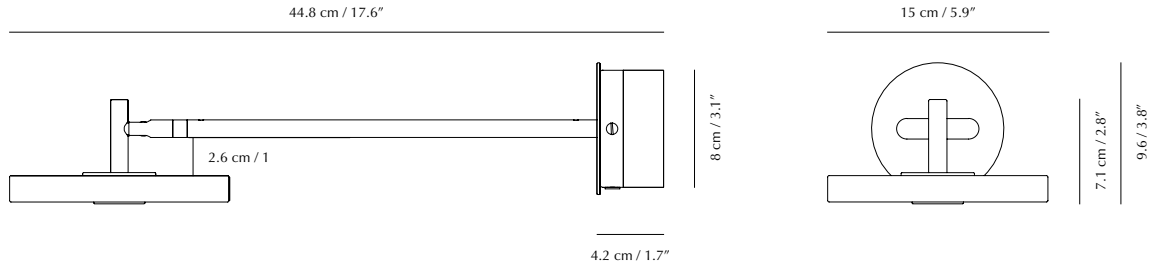

Asteria wall lamp long hardwired

Lamp direction can be adjusted