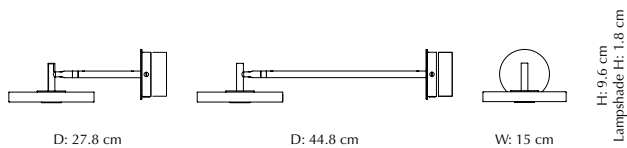

Colour variations

Base colours

Dimensions (H x W x D):

Asteria wall lamp short: 9.6 (1.8) x 15 x 25 cm / 3.8 (0.7) x 5.9 x 9.8"
 Asteria wall lamp long: 9.6 (1.8) x 15 x 42 cm / 3.8 (0.7) x 5.9 x 16.5"

Technical specifications:

Colour variations

Base colours

Dimensions (H x W x D):

Asteria wall lamp short: 9.6 (1.8) x 15 x 27.8 cm / 3.8 (0.7) x 5.9 x 10.9"

Asteria wall lamp long: 9.6 (1.8) x 15 x 44.8 cm / 3.8 (0.7) x 5.9 x 17.6"