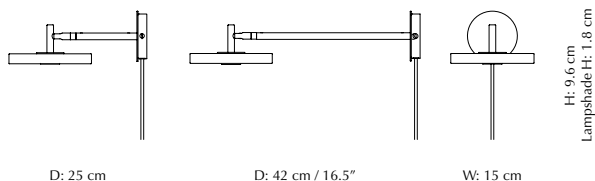

Colour variations

Base colours

Dimensions (H x W x D):

Asteria wall lamp short: 9.6 (1.8) x 15 x 25 cm / 3.8 (0.7) x 5.9 x 9.8"
 Asteria wall lamp long: 9.6 (1.8) x 15 x 42 cm / 3.8 (0.7) x 5.9 x 16.5"

Technical specifications:

Colour variations

Base colours

Dimensions (H x W x D):

Asteria wall lamp short: 9.6 (1.8) x 15 x 27.8 cm / 3.8 (0.7) x 5.9 x 10.9"

Asteria wall lamp long: 9.6 (1.8) x 15 x 44.8 cm / 3.8 (0.7) x 5.9 x 17.6"

Asteria wall lamp short: 20 x 29.6 x 11.9 cm / 7.9 x 11.7 x 4.7"

Asteria wall lamp long: 20 x 46.5 x 11.9 cm / 7.9 x 18.3 x 4.7"

Hardwire: 13.5 x 12.8 x 6 cm / 5.3 x 5 x 2.4"

Warranty: 10-year warranty against manufacturer defects