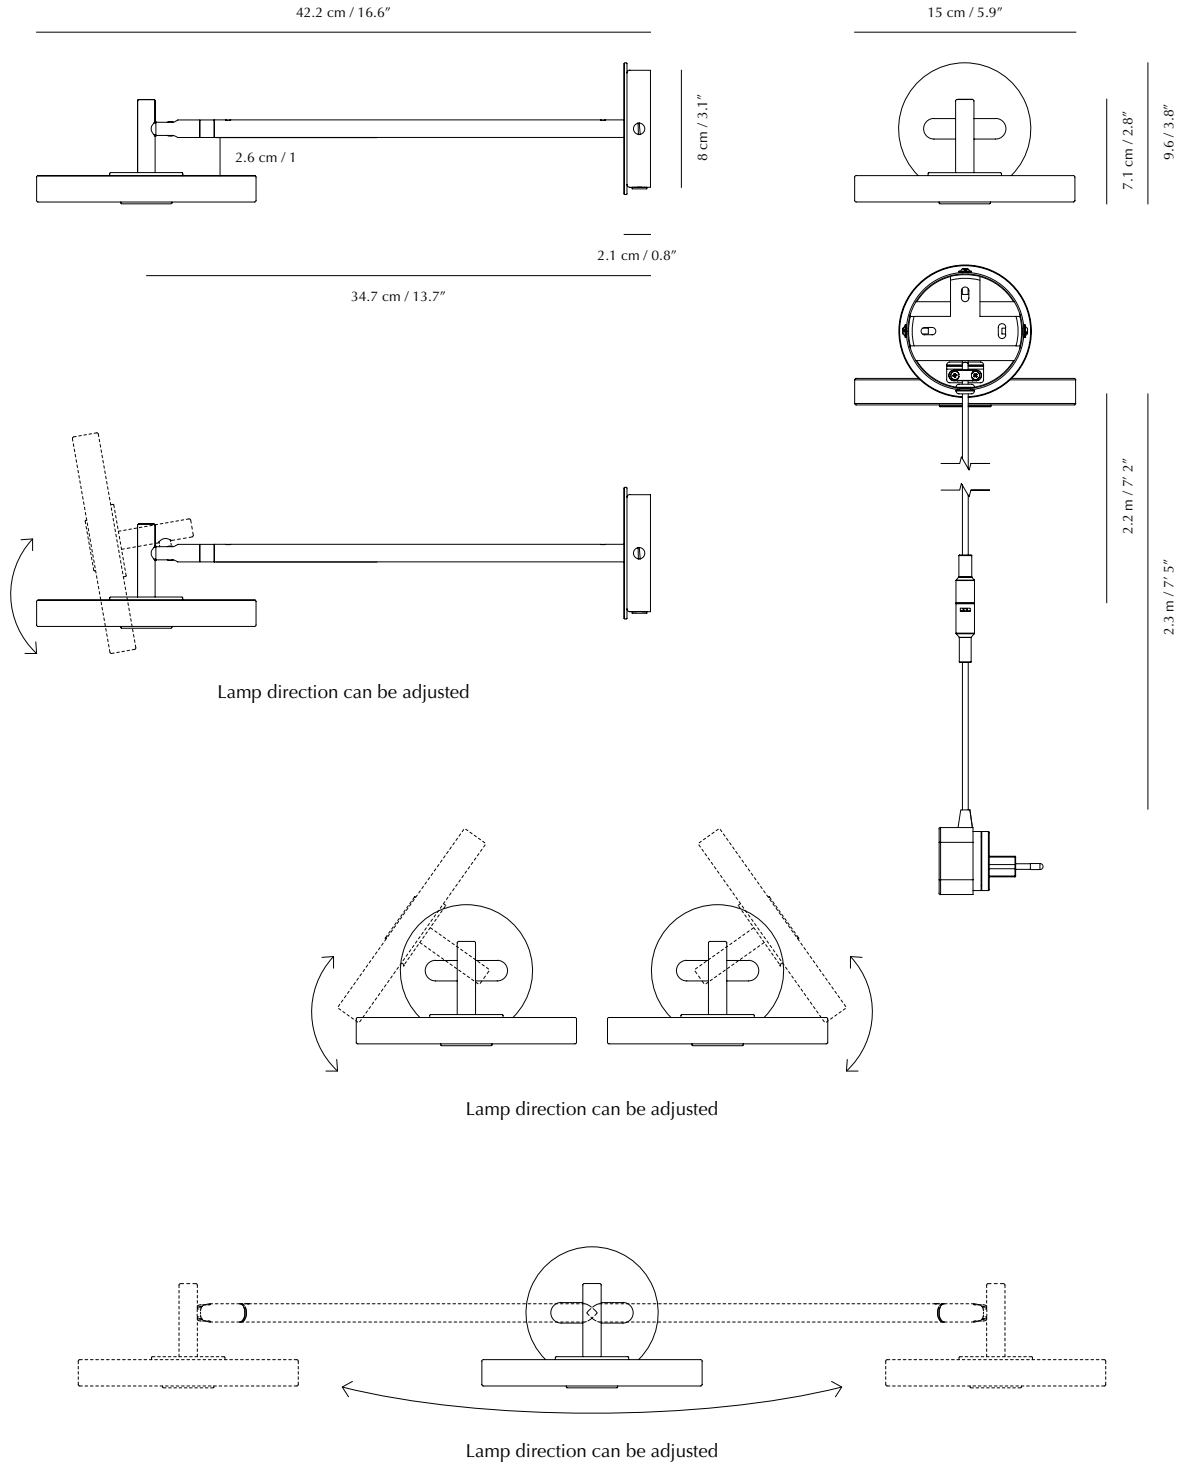

Colour variations

Base colours

Dimensions (H x W x D):

Asteria wall lamp short: 9.6 (1.8) x 15 x 25 cm / 3.8 (0.7) x 5.9 x 9.8"
 Asteria wall lamp long: 9.6 (1.8) x 15 x 42 cm / 3.8 (0.7) x 5.9 x 16.5"

Technical specifications:

Colour variations

Base colours

Dimensions (H x W x D):

Asteria wall lamp short: 9.6 (1.8) x 15 x 27.8 cm / 3.8 (0.7) x 5.9 x 10.9"

Asteria wall lamp long: 9.6 (1.8) x 15 x 44.8 cm / 3.8 (0.7) x 5.9 x 17.6"

Asteria wall lamp short: 20 x 29.6 x 11.9 cm / 7.9 x 11.7 x 4.7"

Asteria wall lamp long: 20 x 46.5 x 11.9 cm / 7.9 x 18.3 x 4.7"

Hardwire: 13.5 x 12.8 x 6 cm / 5.3 x 5 x 2.4"

Warranty: 10-year warranty against manufacturer defects

Made in China under ethical working conditions

TM and © 2026 UMAGE. All rights reserved.

Asteria wall lamp short

Asteria wall lamp long

Asteria wall lamp short hardwired

Lamp direction can be adjusted

Lamp direction can be adjusted