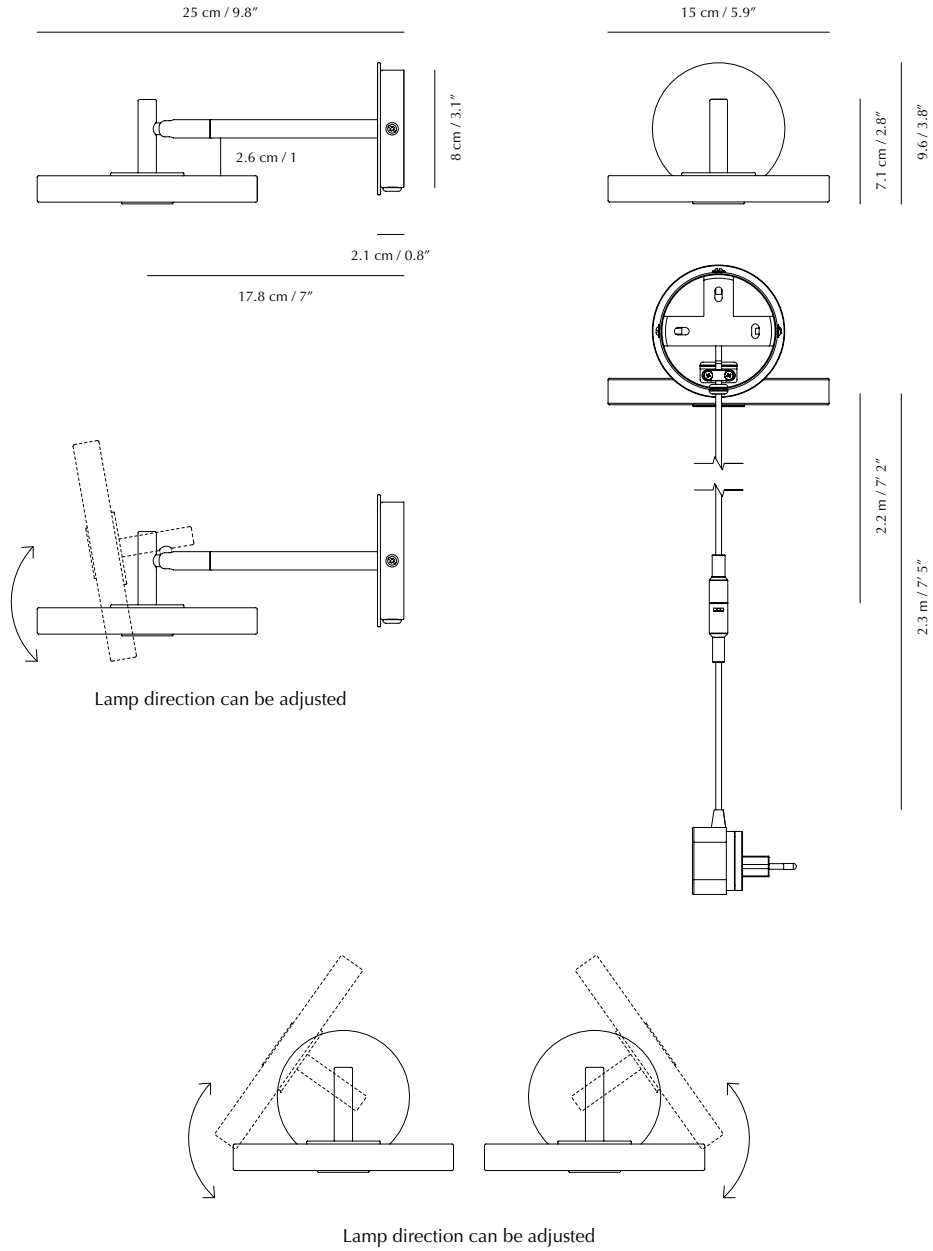

Colour variations

Base colours

Dimensions (H x W x D):

Asteria wall lamp short: 9.6 (1.8) x 15 x 25 cm / 3.8 (0.7) x 5.9 x 9.8"
 Asteria wall lamp long: 9.6 (1.8) x 15 x 42 cm / 3.8 (0.7) x 5.9 x 16.5"

Technical specifications:

Colour variations

Base colours

Dimensions (H x W x D):

Asteria wall lamp short: 9.6 (1.8) x 15 x 27.8 cm / 3.8 (0.7) x 5.9 x 10.9"

Asteria wall lamp long: 9.6 (1.8) x 15 x 44.8 cm / 3.8 (0.7) x 5.9 x 17.6"

Asteria wall lamp short: 20 x 29.6 x 11.9 cm / 7.9 x 11.7 x 4.7"

Asteria wall lamp long: 20 x 46.5 x 11.9 cm / 7.9 x 18.3 x 4.7"

Hardwire: 13.5 x 12.8 x 6 cm / 5.3 x 5 x 2.4"

Warranty: 10-year warranty against manufacturer defects

Made in China under ethical working conditions

TM and © 2026 UMAGE. All rights reserved.

Asteria wall lamp short

Asteria wall lamp long

Asteria wall lamp short hardwired

Lamp direction can be adjusted

Lamp direction can be adjusted