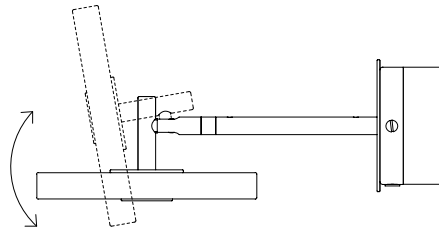

Asteria wall lamp short: 20 x 29.6 x 11.9 cm / 7.9 x 11.7 x 4.7"

Asteria wall lamp long: 20 x 46.5 x 11.9 cm / 7.9 x 18.3 x 4.7"

Hardwire: 13.5 x 12.8 x 6 cm / 5.3 x 5 x 2.4"

Warranty: 10-year warranty against manufacturer defects

Made in China under ethical working conditions

TM and © 2026 UMAGE. All rights reserved.

Asteria wall lamp short

Asteria wall lamp long

Asteria wall lamp short hardwired

Lamp direction can be adjusted

Lamp direction can be adjusted

Asteria wall lamp long hardwired

Lamp direction can be adjusted

Lamp direction can be adjusted

Lamp direction can be adjusted