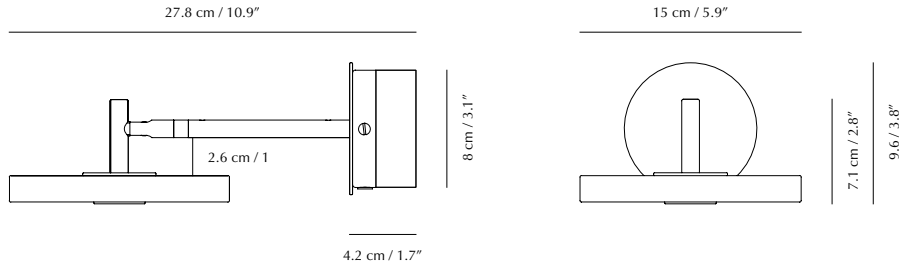

Colour variations

Base colours

Dimensions (H x W x D):

Asteria wall lamp short: 9.6 (1.8) x 15 x 25 cm / 3.8 (0.7) x 5.9 x 9.8"
 Asteria wall lamp long: 9.6 (1.8) x 15 x 42 cm / 3.8 (0.7) x 5.9 x 16.5"

Technical specifications:

Colour variations

Base colours

Dimensions (H x W x D):

Asteria wall lamp short: 9.6 (1.8) x 15 x 27.8 cm / 3.8 (0.7) x 5.9 x 10.9"

Asteria wall lamp long: 9.6 (1.8) x 15 x 44.8 cm / 3.8 (0.7) x 5.9 x 17.6"

Asteria wall lamp short: 20 x 29.6 x 11.9 cm / 7.9 x 11.7 x 4.7"

Asteria wall lamp long: 20 x 46.5 x 11.9 cm / 7.9 x 18.3 x 4.7"

Hardwire: 13.5 x 12.8 x 6 cm / 5.3 x 5 x 2.4"

Warranty: 10-year warranty against manufacturer defects

Made in China under ethical working conditions

TM and © 2026 UMAGE. All rights reserved.

Asteria wall lamp short

Asteria wall lamp long

Asteria wall lamp short hardwired

Lamp direction can be adjusted

Lamp direction can be adjusted