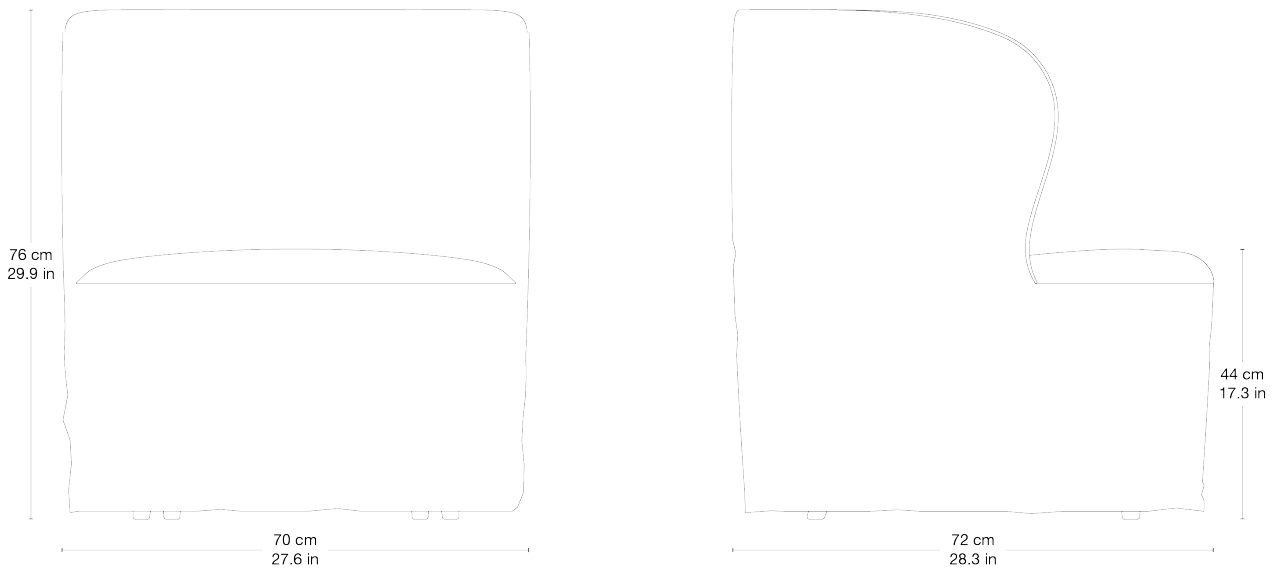

## Dimensions

WIDTH	70 cm / 27,55 in
DEPTH	72 cm / 28.3 in
HEIGHT	76 cm / 29,92 in
SEAT WIDTH	46 cm / 18,11 in
SEAT DEPTH	53 cm / 20,86 in
SEAT HEIGHT	41 cm / 16,14 in
LEG HEIGHT	14 cm / 5,51 in

---

## Weight

TOTAL WEIGHT	38 kg / 83,77 lbs
--------------	-------------------

---

## Upholstery Consumption

FABRIC X 140 CM FABRIC WIDTH / X 55 IN FABRIC WIDTH

FABRIC CONSUMPTION	2.70 m / 106.3 in
--------------------	-------------------

## Packaging

NUMBER OF PARCELS	1
PACKAGING LENGTH	88 cm / 34,64 in
PACKAGING WIDTH	88 cm / 34,64 in
PACKAGING HEIGHT	78 cm / 30,70 in
PACKAGING WEIGHT	2 kg / 4,40 lbs
GROSS WEIGHT	40 kg / 88,18 lbs

---