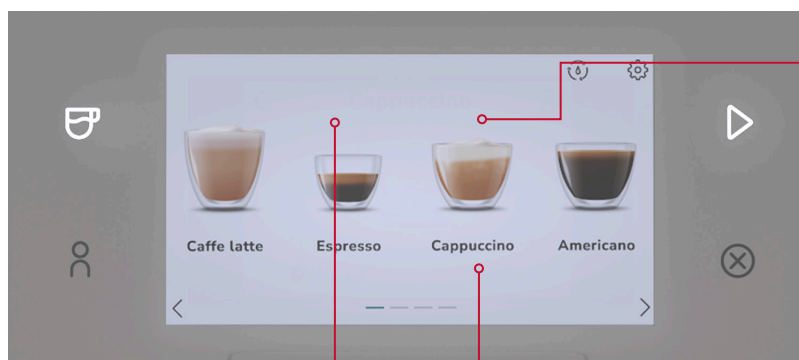

KitchenAid Espresso Collection Fully Automatic Espresso Machine KF8 5KES8558

STANDARD FUNCTIONS – DISPLAY

12 languages available
English, German, Danish,
French, Spanish, Italian,
Dutch, Norwegian, Polish,
Portuguese, Finnish,
Swedish.

5" (12.7 cm) Colour Display
Easily select and personalize your
favorite espresso drinks.

40+ Drink Recipe Options
Create personalized drinks with a
touch of a button, like Espresso,
Americano, Latte, Cappuccino
and more.